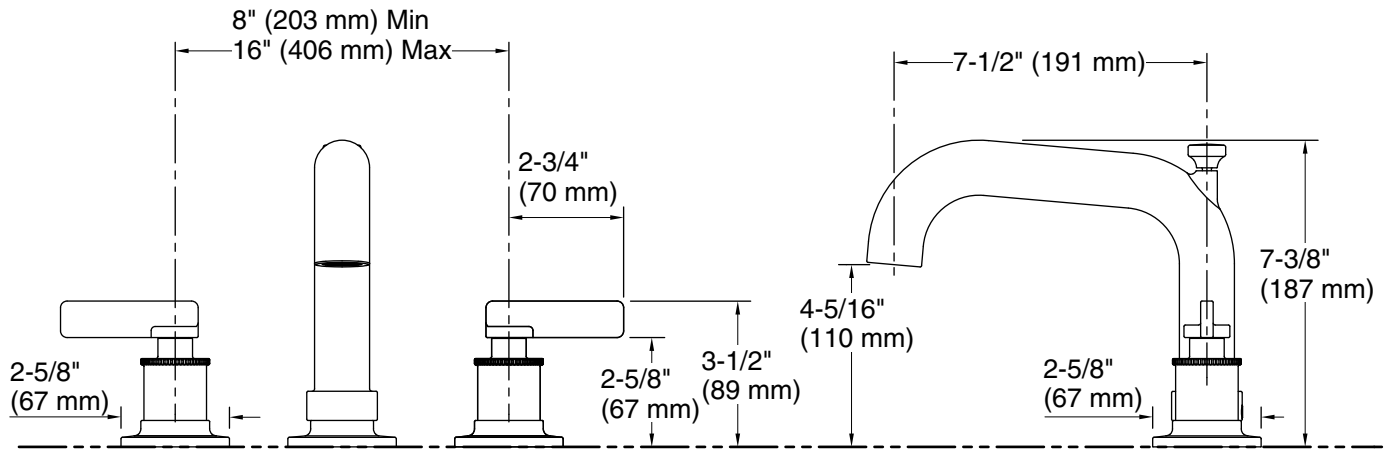

Technical Information

All product dimensions are nominal.

Drain included: No

Notes

Install this product according to the installation instructions.

ADA, OBC, CSA B651 compliant when installed to the specific requirements of these regulations.